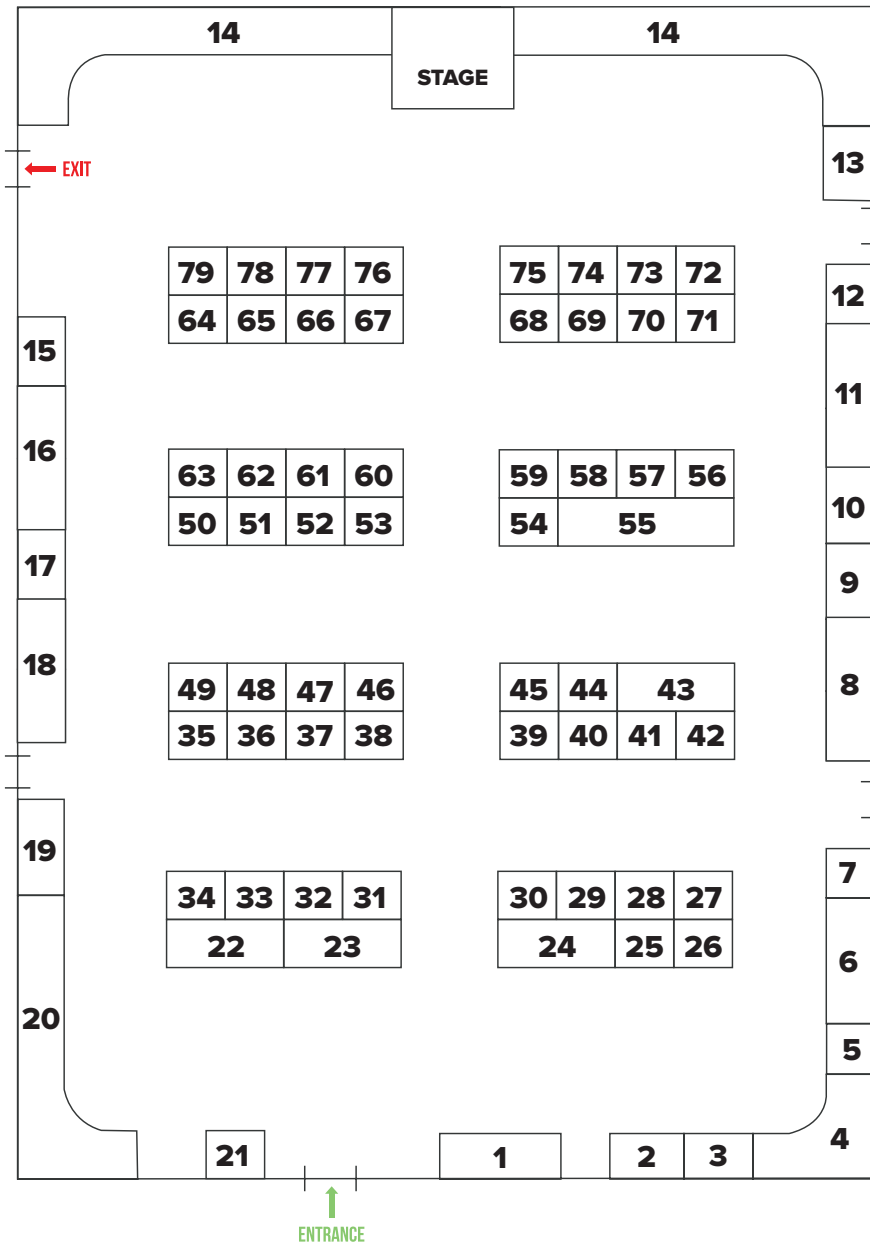

THE BIG FUTURES SHOW SITE PLAN.....

EXHIBITOR	STAND NO.
Active Access for Growth	49
AFH Payroll Solutions	41
Apprenticeships in Sussex	53
BAM Construction	32
Bannatyne Health Club	18
Beechwood Grove Care Home	73
Bexhill 6th Form College	20
Business East Sussex	19
British Army	50
Chandlers Hailsham BMW & MINI	38
Cleankill Pest Control	70
CloudConnX	15
Defiant Sports	4
Department for Work & Pensions	60
Ditzy Media	26
E&S Heating and Ventilation	2
East Sussex College	14
East Sussex Credit Union	34
East Sussex Healthcare NHS Trust	44
Eastbourne Borough Council	23
Eastbourne Volunteers	47
Eastprint	52
EDEAL	68
ESCC, Adult Social Care & Public Health	7
ESCC, Career Hub	6
ESCC, Teacher Training	6
Feature Architectural Fabrication	21
Firebrand – Brand Design Agency	31
Frontier	63